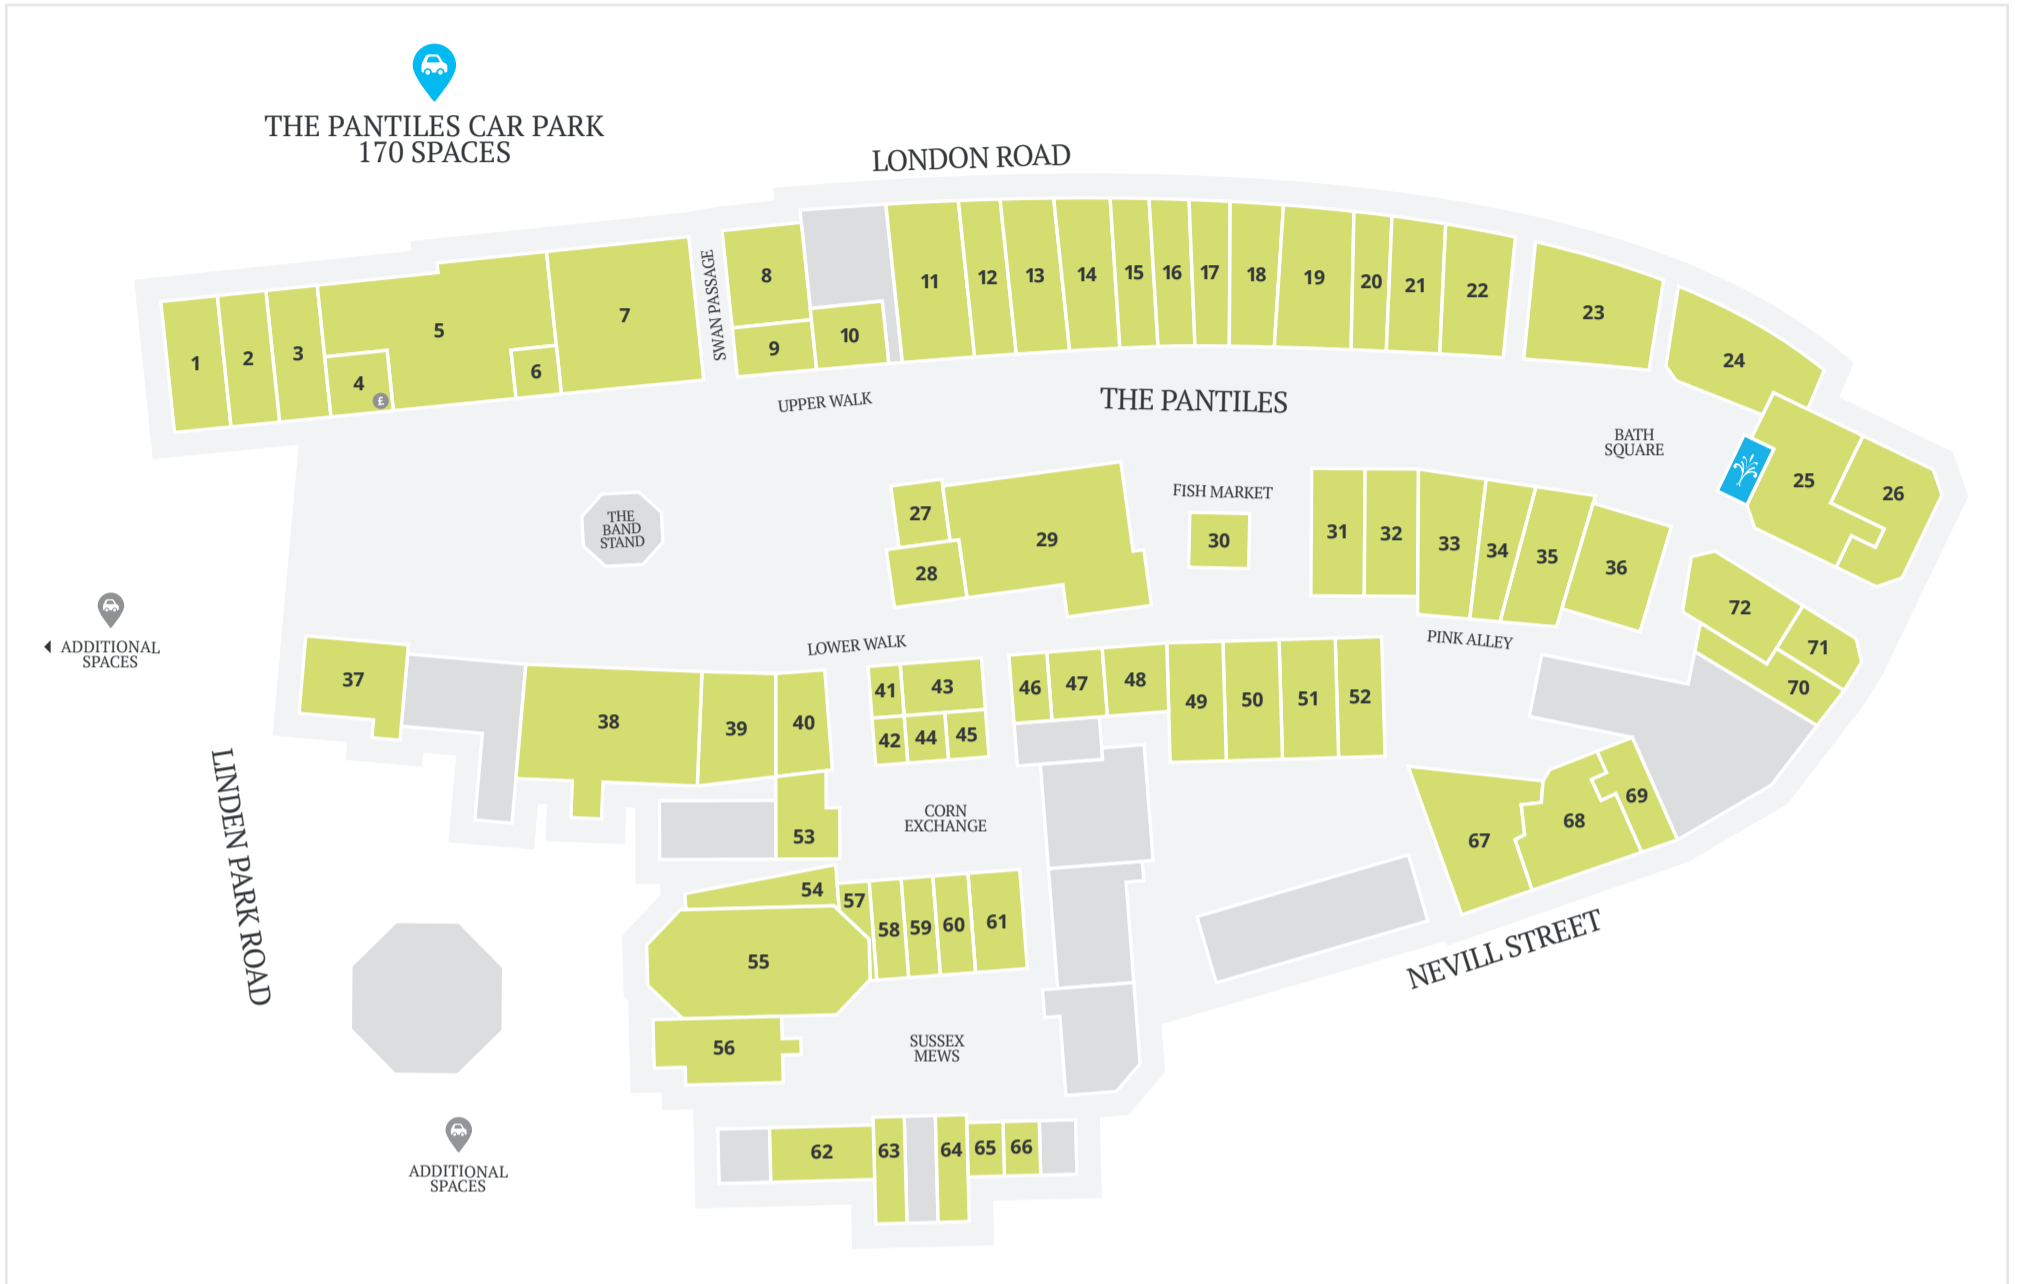

THE PANTILES

SHOP DIRECTORY

And So To Bed	72	Kumquat	18	Taw	3	Trevor Mottram	29
Bella Vou	43	La Casa Vecchia	2	The CakeShed	17	Tunbridge Wells Interiors	71
Beumée	9	Maddisons Residential	38	The Diamond Setter	29	TWC Chiropractic	38
Catherine Hills Jewellery	52	Mirror Beauty	69	The Duke of York	31	Yiju	49
Choice Carpets	70	Natasha Hodges Hair	8	The Grey Lady	1		
Collared	35	Oliver Greens	10	The Pantiles Bride	16		
Dee Airey Photography	15	Pantiles Cameras	21	The Pantiles Cafe	12		
Eggs Eleven	34	Pantiles Oriental Carpets	46	The Pantiles Tap	28		
Fairfax Gallery	51	Pantiles Podiatry	57	The Ragged Trousers	11		
Framptons	26	Peter Jenner	27	The Rug Shop	68		
Futon Company	24	Ripples	33	The Spa Galleries	20		
Hattons	14	Royal Tunbridge Wells Arts Society	37	The Sussex Arms	56		
Imperial Pharmacy	25	Sankey's	30	The Tunbridge Wells Hotel	7		
Kirthon	6	Sweet Fiteen	32	Thurwell's	63		

KEY	
	CHALYBEATE SPRING
	CAR PARKS
	CASHPOINT